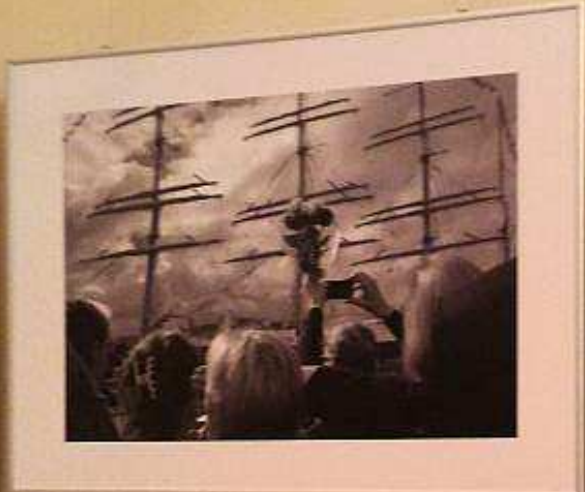

Памятник Сталину в Мурманске  
в честь Григория Вильгельмовича Сталина

Small caption text, likely describing the photograph above.

Portrait of a young boy with glasses, smiling. Photo taken in 1942.

Ship being moved on a beach. Photo taken in 1942.

Small white label with text, likely describing the scene in the photograph.

Small white label with text, likely describing the scene in the photograph.

Small white caption card located below the bottom-left photograph.

Small white caption card located below the bottom-middle photograph.

Small white caption card located below the middle photograph.

Small white caption card located below the large rightmost photograph.

Person standing on the shore, looking out at the sea. 1948

Man leaning on the boat, looking out at the sea. 1948

Boat on the sea, looking out at the sea. 1948

Small white caption card with illegible text.

Small white caption card with illegible text.

Small white caption card with illegible text.