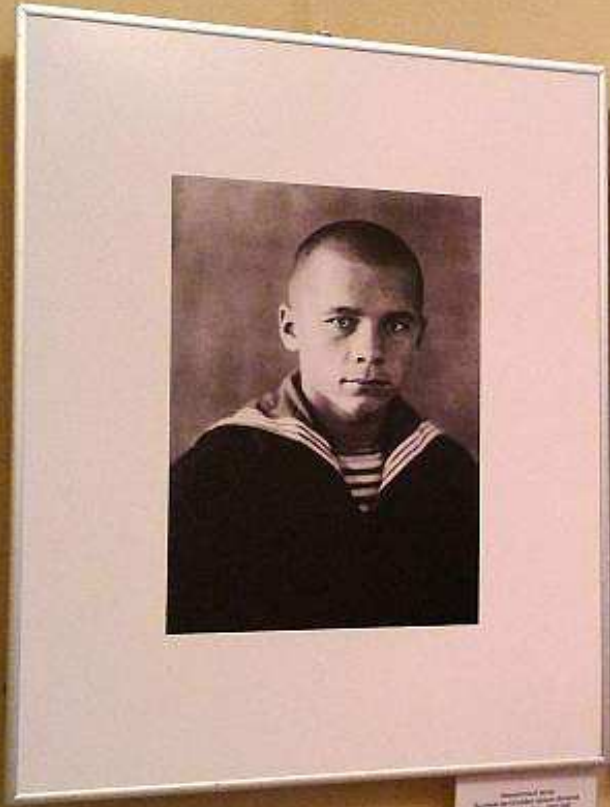

Small white label with illegible text.

Portrait of a young sailor in a dark uniform with a white collar and a striped shirt.