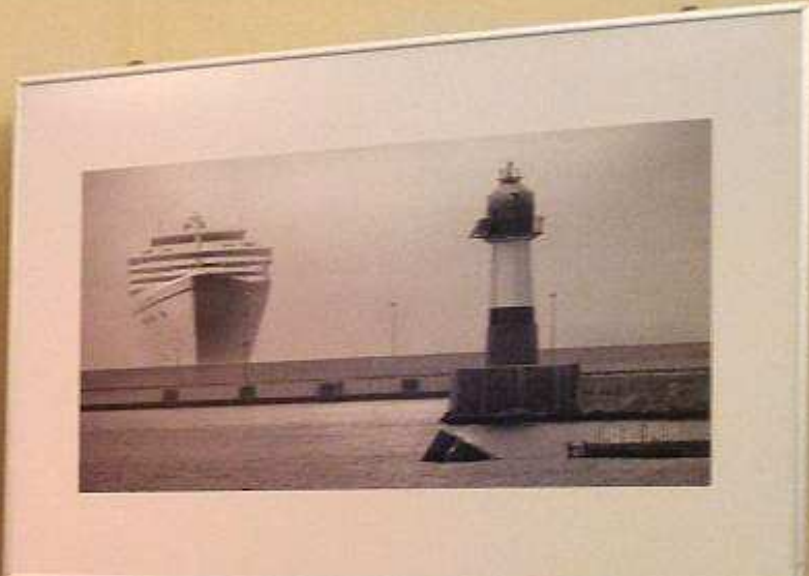

Памятник Сталину в Мурманске  
в честь Григория Вильгельмовича Сталина

Small caption text, likely describing the photograph above.

Portrait of a young boy with glasses, smiling. Photo taken in 1942.

Ship being moved on a beach. Photo taken in 1942.

Small white caption card located below the bottom-middle photograph.

Small white caption card located below the middle photograph.

Small white caption card located below the large rightmost photograph.

Person standing on the shore, looking out at the sea. 1948

Man leaning on the boat, looking out at the sea. 1948

Boat on the sea, looking out at the sea. 1948

Small white caption card with illegible text.

Small white caption card with illegible text.

Small white caption card with illegible text.