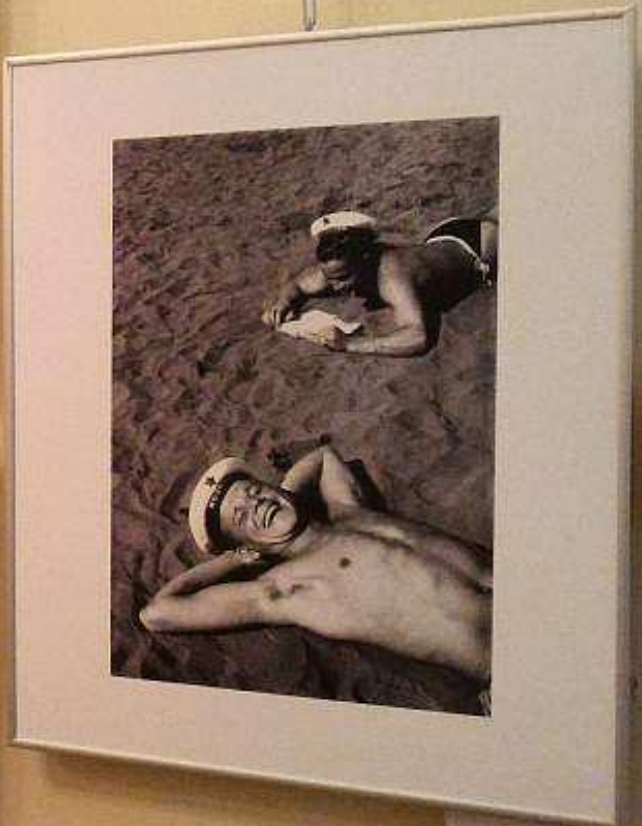

Portrait of a young sailor in a dark uniform with a white collar and a striped shirt.

Two young sailors in dark uniforms standing side-by-side, holding rifles.

Portrait of a young sailor wearing a dark cap with "U.S. NAVY" on it.

Small caption text below the first photograph.

Small caption text below the second photograph.

Small caption text below the third photograph.

Small caption text below the fourth photograph.

Судно на льду в 1907 году. Фото  
А. В. Сидорова. Архив Музея  
Истории и архивологии Севера  
и Арктики. Москва, 1998.

Small white label with text, likely describing the scene in the photograph.

Small white label with text, likely describing the scene in the photograph.

Small white label with text, likely describing the scene in the photograph.