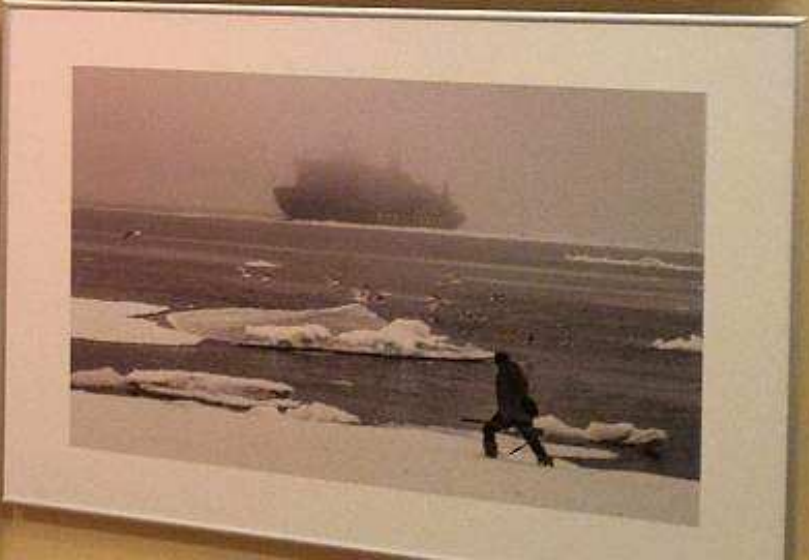

Памятник Сталину в Мурманске  
в честь Григория Вильгельмовича Сталина

Small caption text, likely describing the photograph above.

Portrait of a young boy with glasses, smiling. Photo taken in 1942.

Ship being moved on a beach. Photo taken in 1942.

Small white label with text, likely describing the scene in the photograph.

Small white label with text, likely describing the scene in the photograph.

Small white caption card located below the bottom-left photograph.

Small white caption card located below the bottom-middle photograph.

Small white caption card located below the middle photograph.

Small white caption card located below the large rightmost photograph.

Person standing on the shore, looking out at the sea. 1948

Man leaning on the boat, looking out at the sea. 1948

Boat on the sea, looking out at the sea. 1948

Small white caption card with illegible text.

Small white caption card with illegible text.

Small white caption card with illegible text.