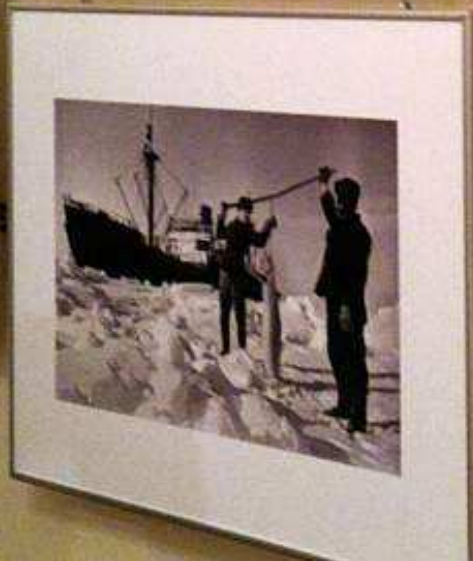

Portrait of a young sailor in a dark uniform with a white collar and a striped shirt.

Two young sailors in dark uniforms standing side-by-side, holding rifles.

Portrait of a young sailor wearing a dark cap with "U.S. NAVY" on it.

Small caption text below the first photograph.

Small caption text below the second photograph.

Small caption text below the third photograph.

Small caption text below the fourth photograph.

Судно на льду в 1907 году. Фото  
А. В. Сидорова. Архив Музея  
Истории и архивологии Севера  
и Арктики. Москва, 1998.