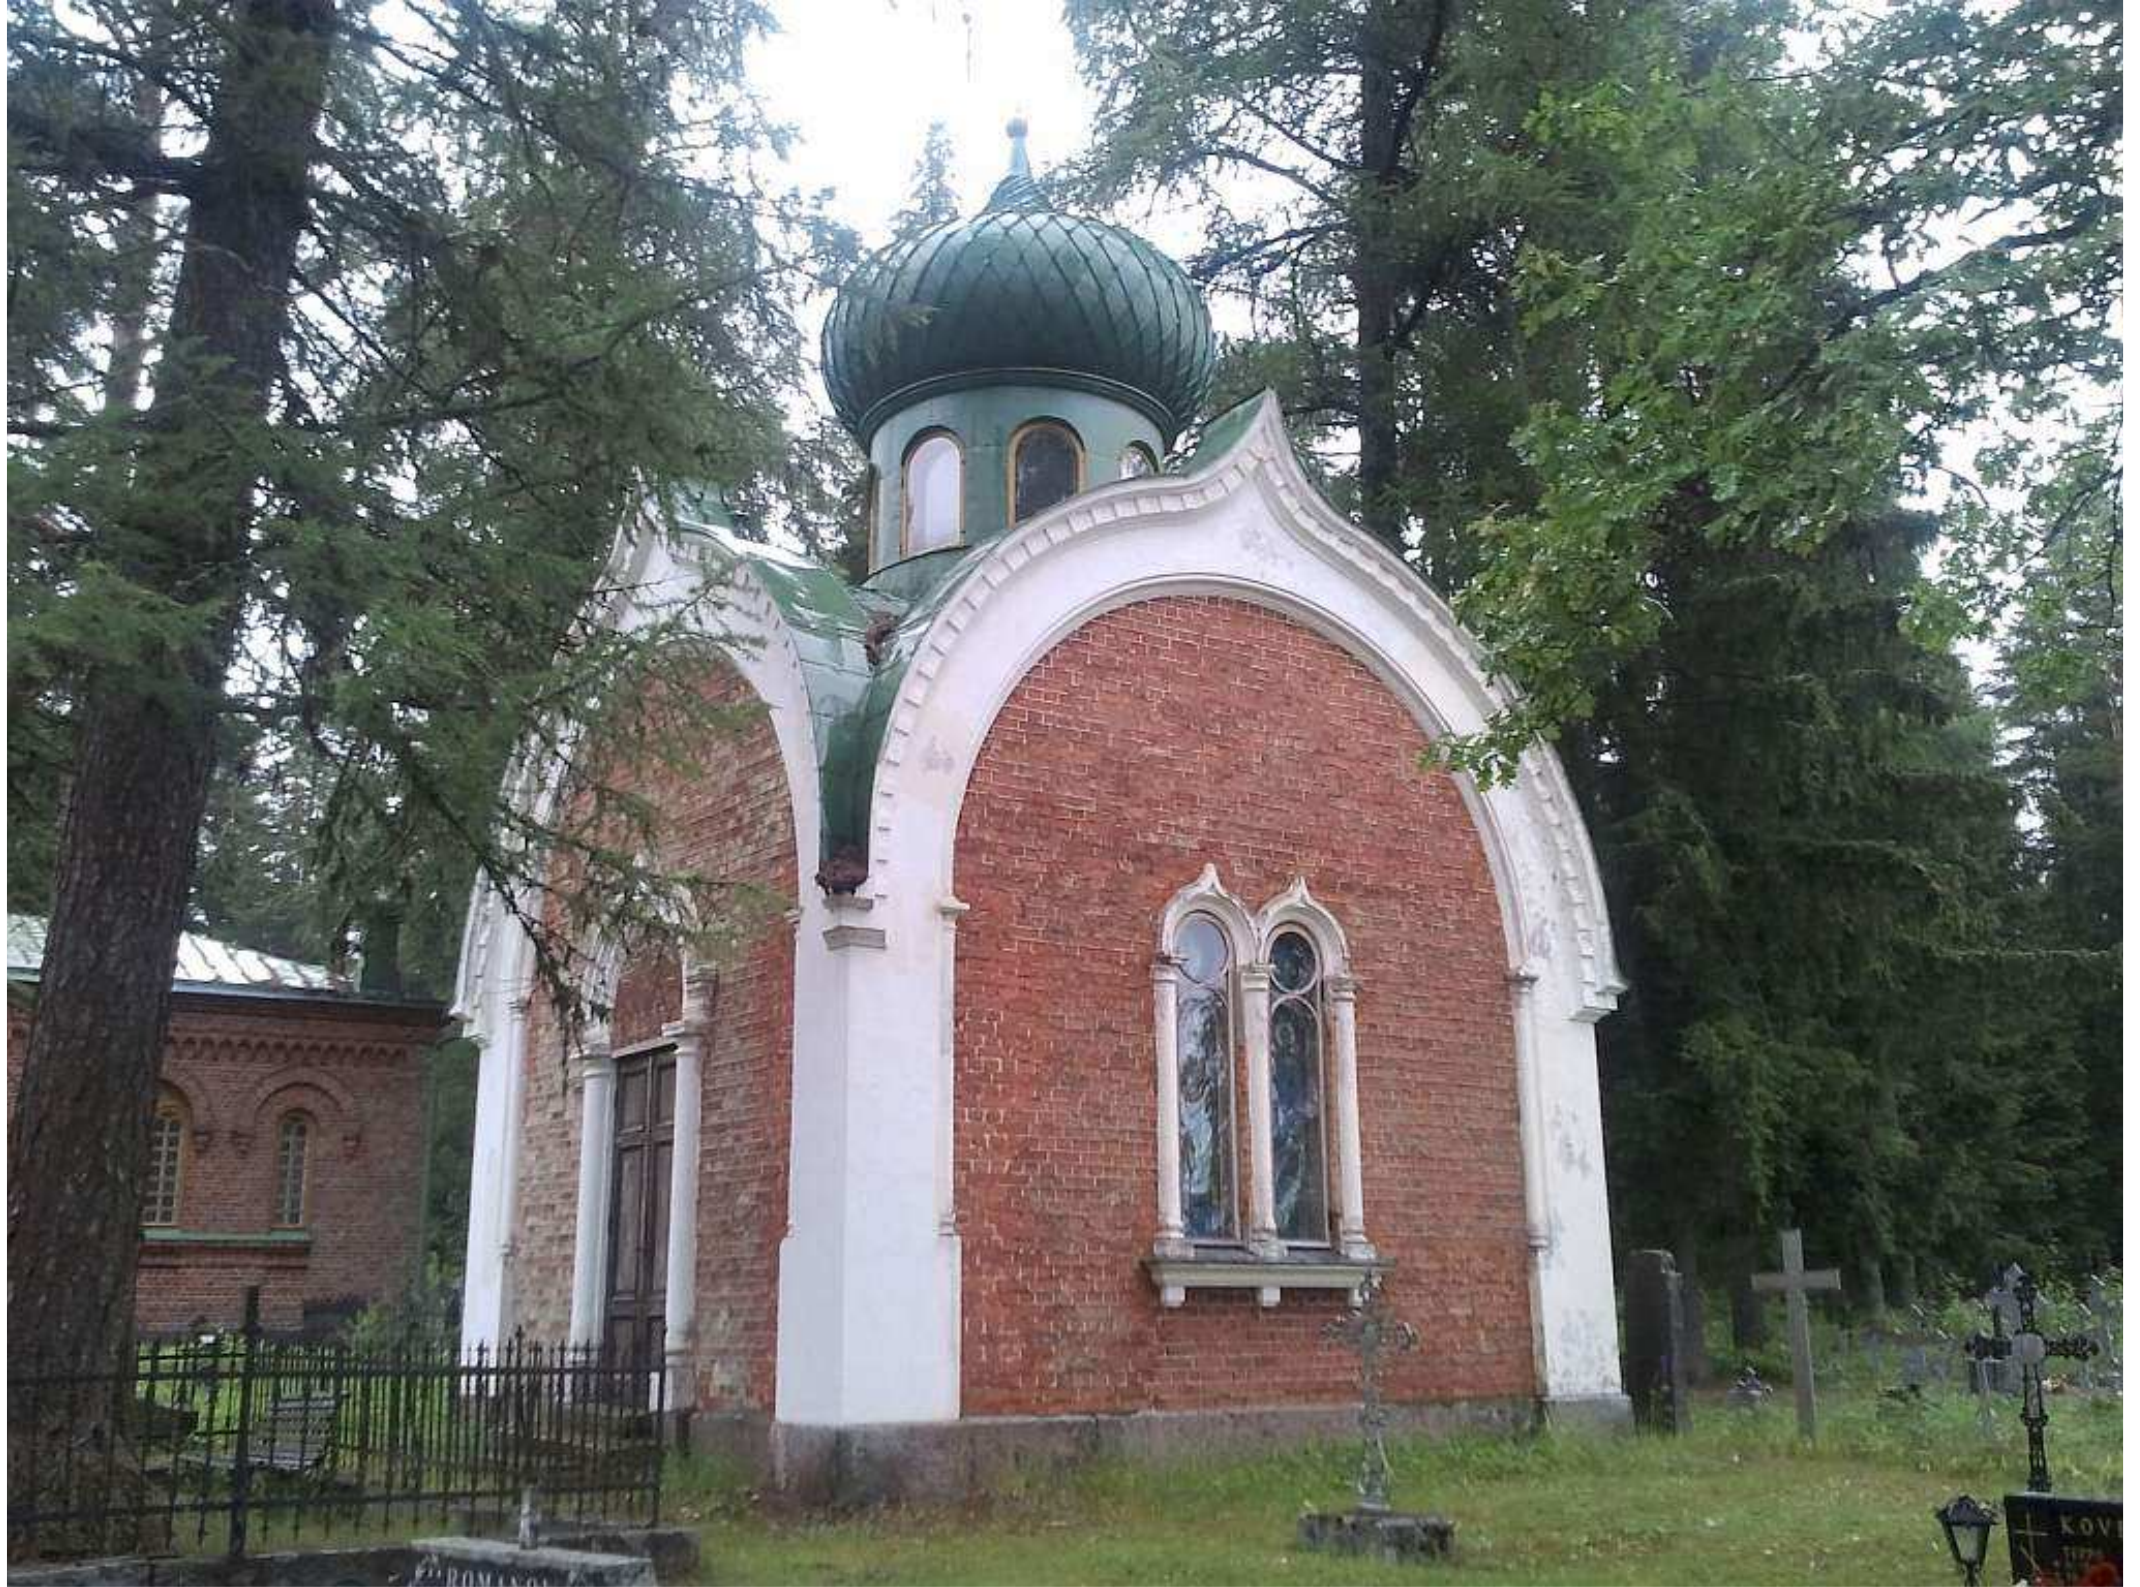

ANNIKKI A

\* 20. 5. 1913 † 28. 1. 1981

ALADININKATU 2

A street sign for Aladininkatu is mounted on a dark grey metal pole. The sign is white with the name in bold, dark blue letters. The background is a clear blue sky with scattered white clouds.